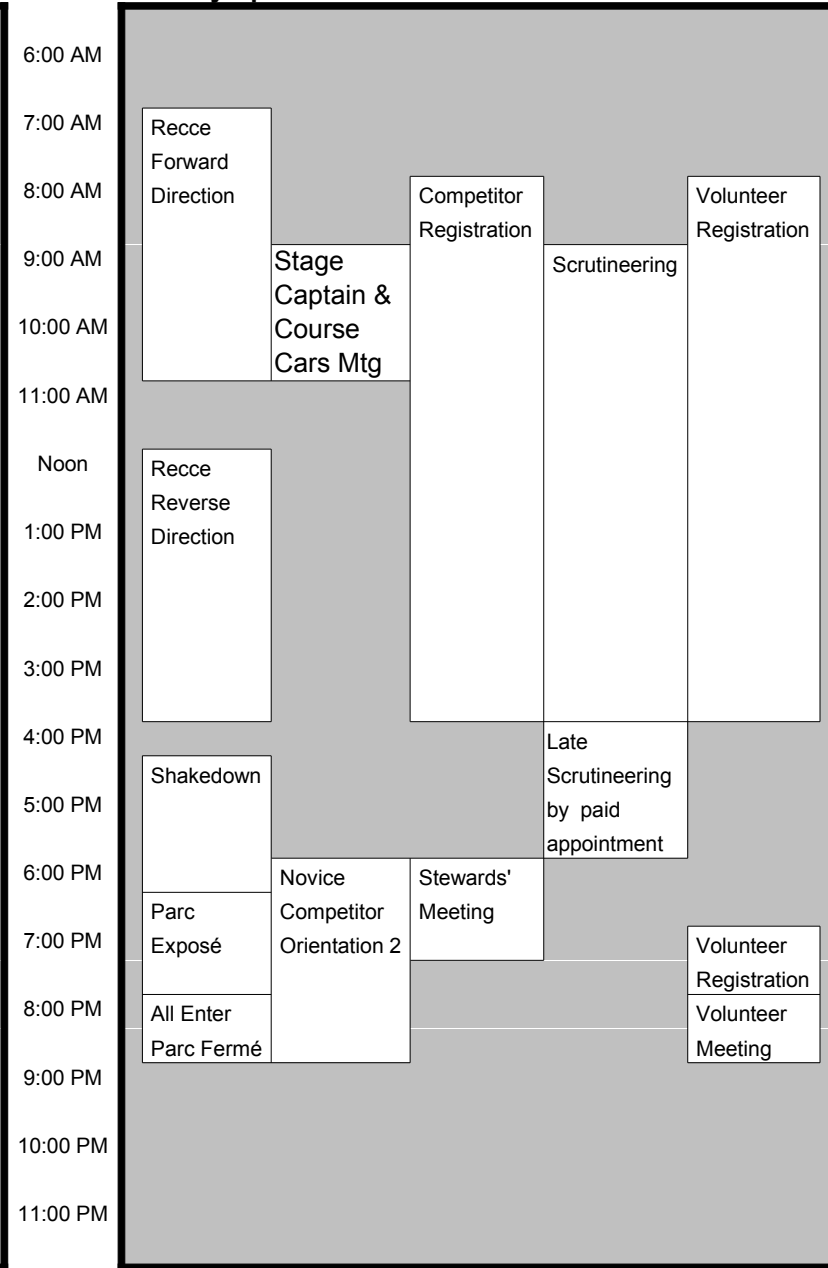

Rally Tennessee 2011

Thursday April 28

Friday April 29

Rally Tennessee 2011

Saturday April 30

Sunday May 1